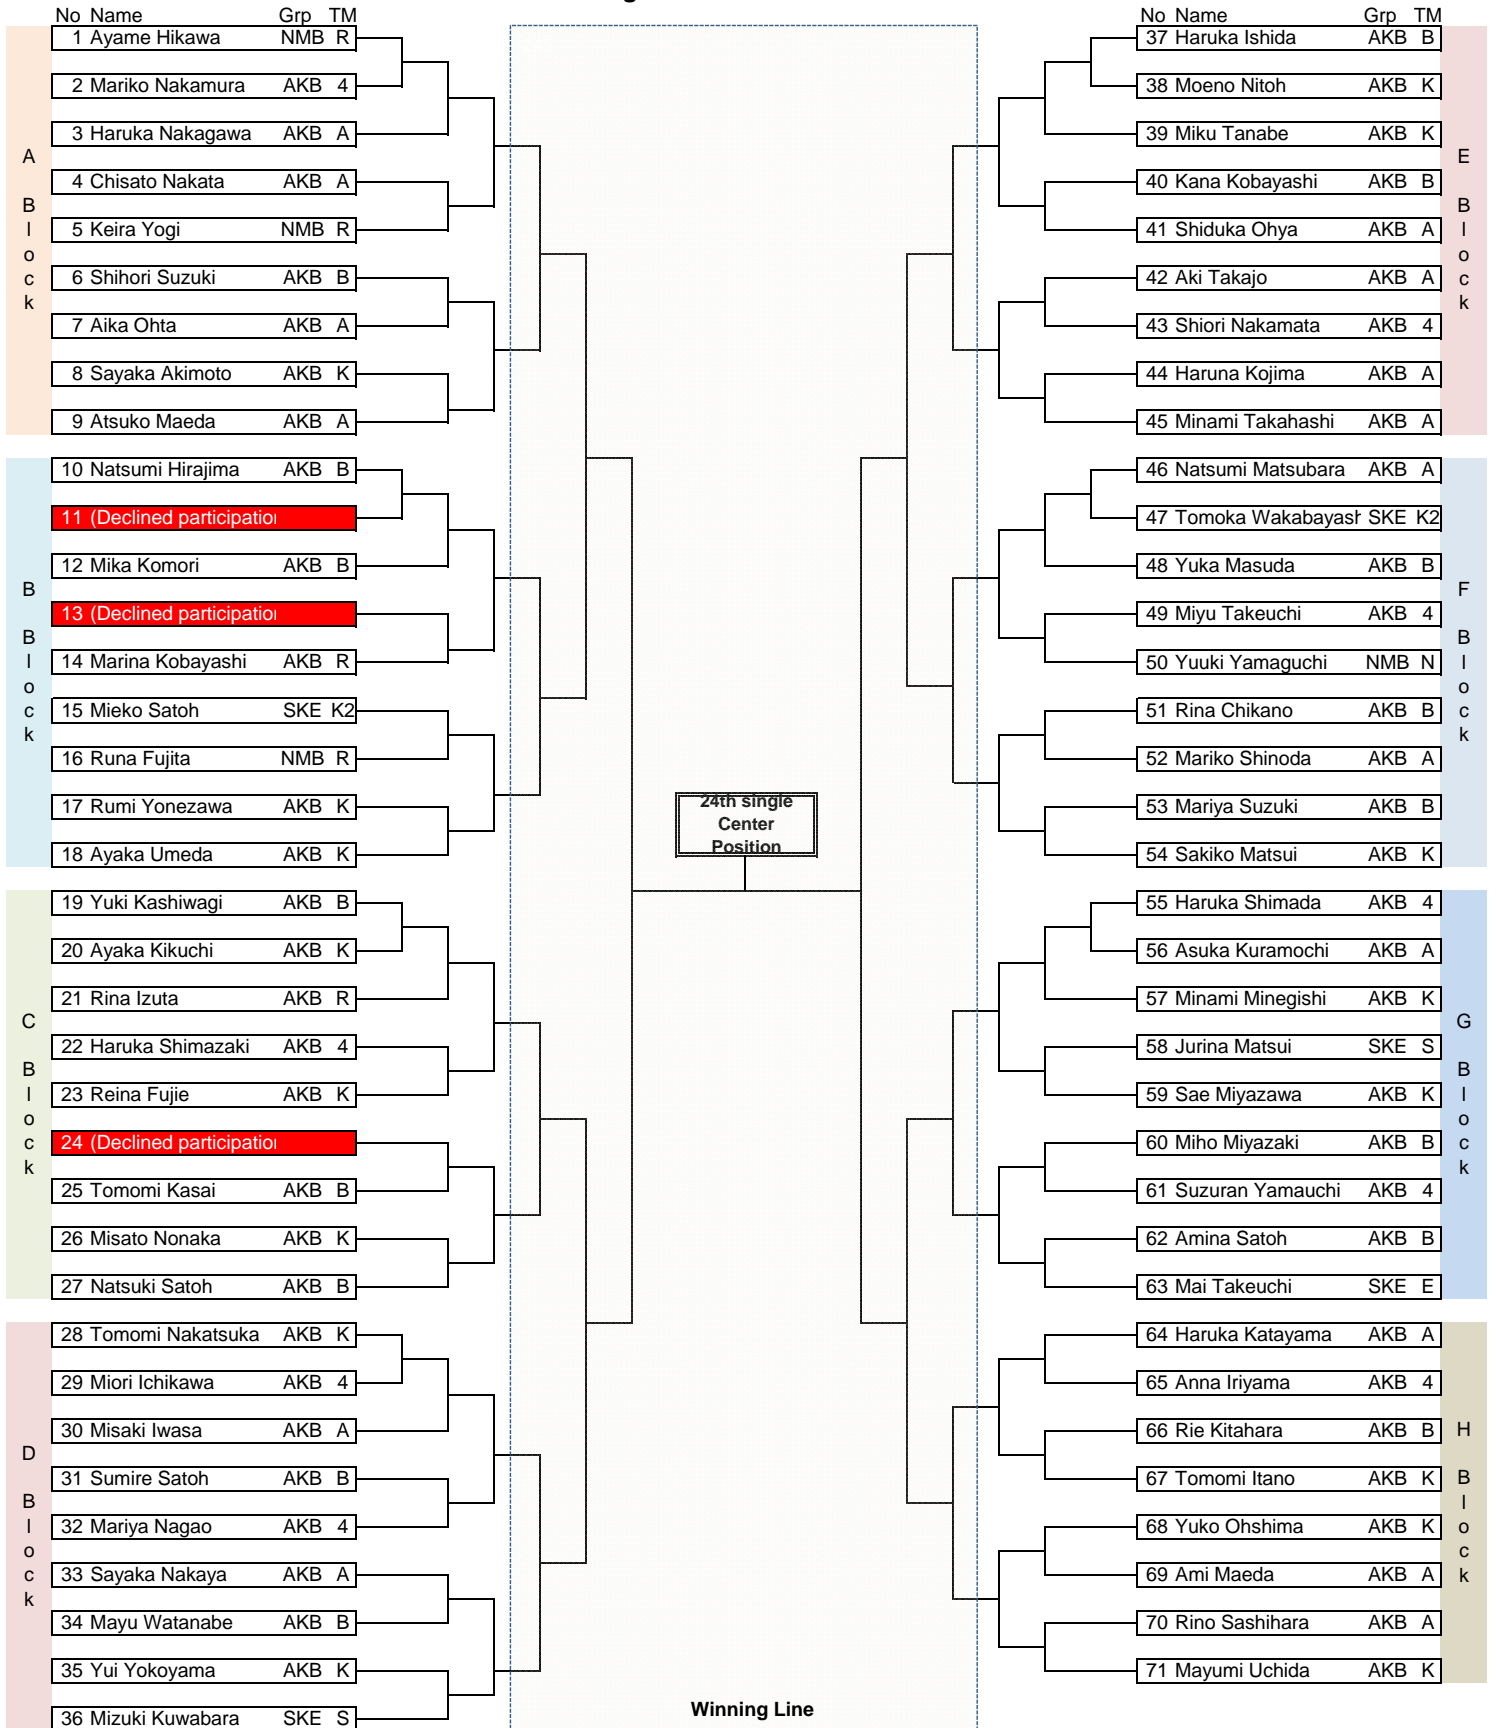

AKB48 24th single selection RPS Tournament Table

*A-H each block is unofficial.

*A=Team A/K=Team K/B=Team B/S=Team S/K2=Team KII/E=Team E/N=Team N/R=Trainee